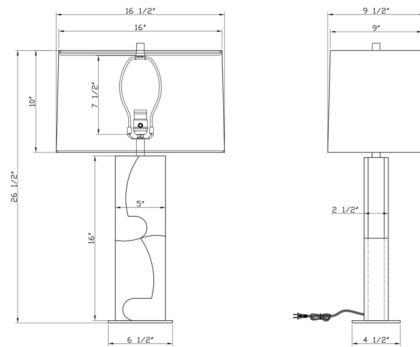

### Specifications

COLOR . . . . . Off White  
BODY FINISH . . . . . Bronze / Ivory  
WATTAGE . . . . . 27W  
DIMMER . . . . . Included  
DIMENSIONS . . . . . 16.5"W x 26.5"H  
BULB NOT INCLUDED . . . . . 1 x A21 3-Way/Medium (E26)/27W/120V LED  
COUNTRY OF ORIGIN . . . . . China