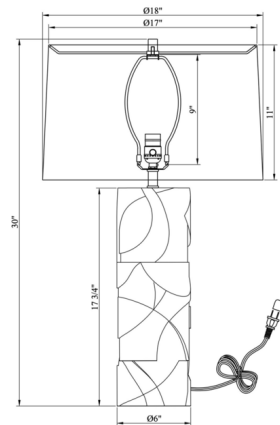

By FlowDecor

Description

A 100% linen shade adds the perfect finishing touch to the clean silhouette of the tapered ceramic lamp base on this Atlas Table Lamp. Featuring geometric facets that enhance its sculptural grace, the base of this lamp has a sand finish that will complement any home decor. Includes a 3-way socket switch.

Shown in sand / off white

Specifications

COLOR	Off White
BODY FINISH	Sand
WATTAGE	27W
DIMMER	Included
DIMENSIONS	18"W x 30"H
BULB NOT INCLUDED	1 x A21 3-Way/Medium (E26)/27W/120V LED
COUNTRY OF ORIGIN	China