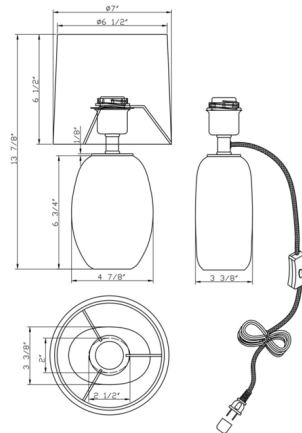

Description

This diminutive handcrafted glass Audrey Table Lamp delivers a unique aesthetic thanks to its sleek profile and polished nickel finish. The blue glass base poses an intriguing contrast to the sophisticated off-white linen lampshade. Includes On/off switch on cord. NOTE: The cord comes directly out of the socket.

Shown in blue / off white

Specifications

COLOR Off White
BODY FINISH Blue
WATTAGE 9W
DIMMER N/A
DIMENSIONS 7"W x 13.875"H
BULB NOT INCLUDED 1 x A19/Medium (E26)/9W/120V LED
COUNTRY OF ORIGIN China

CLICK TO VIEW PRODUCT