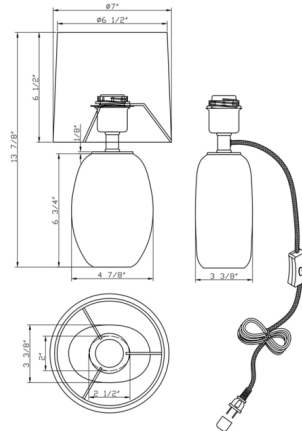

### Description

This diminutive handcrafted glass Audrey Table Lamp delivers a unique aesthetic thanks to its sleek profile and polished nickel finish. The blue glass base poses an intriguing contrast to the sophisticated off-white linen lampshade. Includes On/off switch on cord. NOTE: The cord comes directly out of the socket.

### Specifications

COLOR	Off White
BODY FINISH	Blue
WATTAGE	9W
DIMMER	N/A
DIMENSIONS	7"W x 13.875"H
BULB NOT INCLUDED	1 x A19/Medium (E26)/9W/120V LED
COUNTRY OF ORIGIN	China

CLICK TO VIEW PRODUCT

Notes: