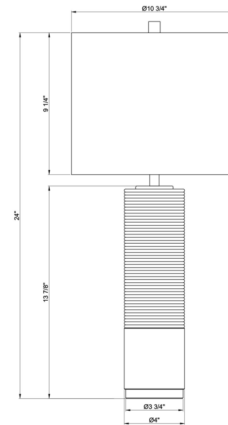

Lightology

lightology.com
866-954-4489
04-25-26

Project: _____
Company: _____
Location: _____ Fixture Type: _____
SPEC #: **FLD1235679**
Approved On: _____ Approved By: _____

Baby Bermuda Table Lamp By FlowDecor

Description

The ribbed detailing on this off-white resin Baby Bermuda Table Lamp adds striking depth and interest to its clean silhouette. Standing atop a base of crystal and topped with a crisp off-white linen shade, this versatile light source will bring a contemporary touch to any room. Includes a 3-way socket switch.

Shown in crystal / off-white / off white

Specifications

COLOR	Off White
BODY FINISH	Crystal / Off-White
WATTAGE	27W
DIMMER	Included
DIMENSIONS	10.75"W x 24"H
BULB NOT INCLUDED	1 x A21 3-Way/Medium (E26)/27W/120V LED
COUNTRY OF ORIGIN	China