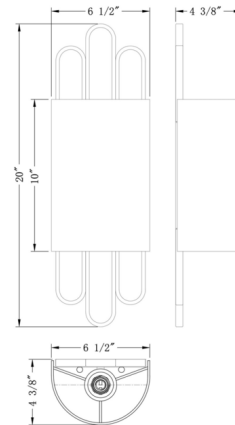

Lightology

lightology.com
866-954-4489
04-24-26

Project: _____

Company: _____

Location: _____ Fixture Type: _____

SPEC #: **FLD1235680**

Approved On: _____ Approved By: _____

Barclay Wall Sconce

By FlowDecor

Description

Full of mid-century charm, this bespoke Barclay Wall Sconce is crafted from premium and an elegant off-white linen shade. A space-saving lighting solution for small rooms, this wall light provides ample illumination for your bedside, desk or in a hallway.

Shown in bronze / off white

Specifications

COLOR Off White
BODY FINISH Bronze
WATTAGE 6W
DIMMER Standard 120V
DIMENSIONS 6.5"W x 20"H x 4.5"D
BULB NOT INCLUDED 1 x B10/Candelabra (E12)/6W/120V LED
COUNTRY OF ORIGIN China