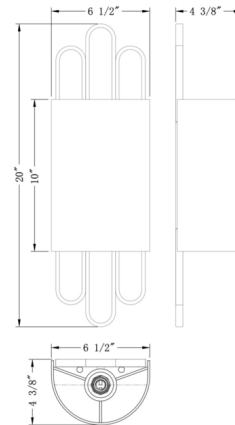

Lightology

lightology.com
866-954-4489
07-07-26

Project: _____

Company: _____

Location: _____ Fixture Type: _____

SPEC #: **FLD1235680**

Approved On: _____ Approved By: _____

Barclay Wall Sconce By FlowDecor

Description

Full of mid-century charm, this bespoke Barclay Wall Sconce is crafted from premium and an elegant off-white linen shade. A space-saving lighting solution for small rooms, this wall light provides ample illumination for your bedside, desk or in a hallway.

Shown in bronze / off white

Specifications

COLOR	Off White
BODY FINISH	Bronze
WATTAGE	6W
DIMMER	Standard 120V
DIMENSIONS	6.5"W x 20"H x 4.5"D
BULB NOT INCLUDED	1 x B10/Candelabra (E12)/6W/120V LED
COUNTRY OF ORIGIN	China