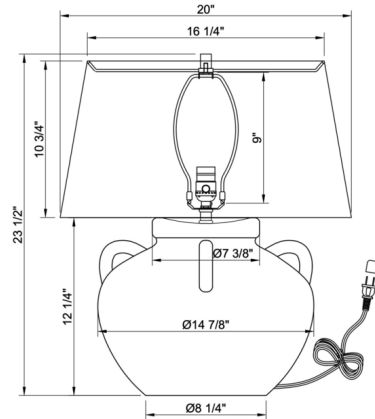

By FlowDecor

Description

This bold ceramic Beale Table Lamp will add a sense of earthy ambience to any interior setting. Expertly molded by ceramicists, the domed base of the lamp is reminiscent of a Grecian urn and is sure to be the focal point of any room. The antique cream finish on the ceramic base will lend a classical touch to any room or hallway. Includes a 3-way socket switch.

Shown in earthy beige / off white

Specifications

COLOR	Off White
BODY FINISH	Earthy Beige
WATTAGE	27W
DIMMER	Included
DIMENSIONS	20"W x 23.5"H
BULB NOT INCLUDED	1 x A21 3-Way/Medium (E26)/27W/120V LED
COUNTRY OF ORIGIN	China