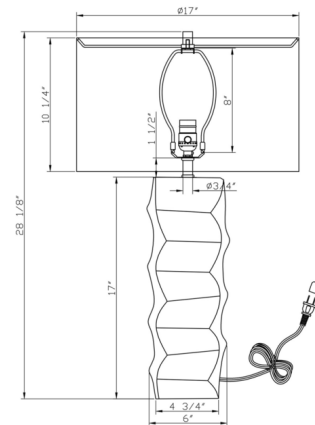

Lightology

lightology.com
866-954-4489
04-25-26

Project: _____
 Company: _____
 Location: _____ Fixture Type: _____
 SPEC #: **FLD1235683**
 Approved On: _____ Approved By: _____

Bond Table Lamp By FlowDecor

Description

The Bond Table Lamp epitomizes classic elegance with its artisanal curves and clean linen drum shade. Featuring a textured silhouette in natural ceramic, the lamp base has a distinctive finish in striking charcoal hues. Includes a 3-way socket switch.

Shown in charcoal / off white

Specifications

COLOR	Off White
BODY FINISH	Charcoal
WATTAGE	27W
DIMMER	Included
DIMENSIONS	17"W x 28.125"H
BULB NOT INCLUDED	1 x A21 3-Way/Medium (E26)/27W/120V LED
COUNTRY OF ORIGIN	China