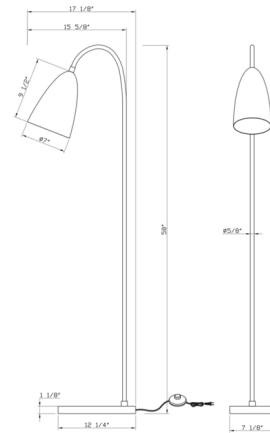

Description

With its sleek tall standing silhouette, the Coleen Floor Lamp is crafted from metal with an antique brass finish that's sure to complement any traditional or French country decor. A curved arm at the top secures onto the cone-shaped shade. Includes On/off switch on cord.

Shown in antique brass

Specifications

COLOR	N/A
BODY FINISH	Antique Brass
WATTAGE	17W
DIMMER	N/A
DIMENSIONS	17.125"W x 58"H
BULB NOT INCLUDED	1 x A19/Medium (E26)/17W/120V LED
COUNTRY OF ORIGIN	China

CLICK TO VIEW PRODUCT