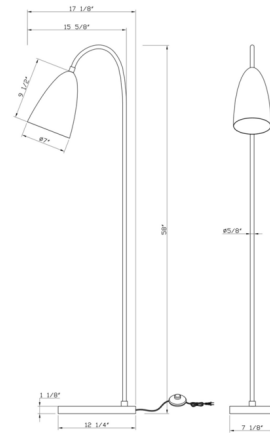

### Specifications

COLOR	N/A
BODY FINISH	Antique Brass
WATTAGE	17W
DIMMER	N/A
DIMENSIONS	17.125"W x 58"H
BULB NOT INCLUDED	1 x A19/Medium (E26)/17W/120V LED
COUNTRY OF ORIGIN	China

CLICK TO VIEW PRODUCT