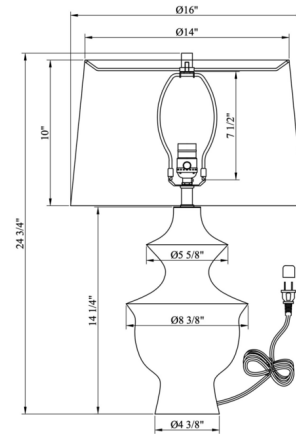

Shown in blue / off white

Specifications

COLOR Off White
BODY FINISH Blue
WATTAGE 27W
DIMMER Included
DIMENSIONS 16"W x 24.75"H
BULB NOT INCLUDED 1 x A21 3-Way/Medium (E26)/27W/120V LED
COUNTRY OF ORIGIN China