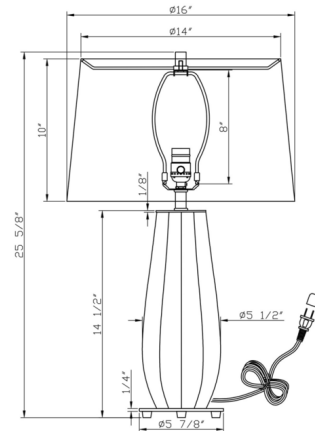

### Specifications

COLOR	Off White
BODY FINISH	Beige
WATTAGE	27W
DIMMER	Included
DIMENSIONS	16"W x 25.625"H
BULB NOT INCLUDED	1 x A21 3-Way/Medium (E26)/27W/120V LED
COUNTRY OF ORIGIN	China

CLICK TO VIEW PRODUCT