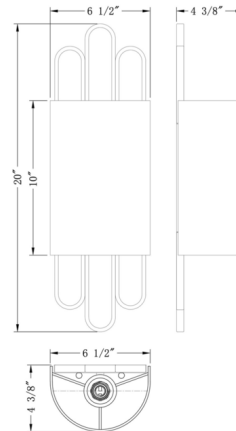

CLICK TO VIEW PRODUCT

Notes: