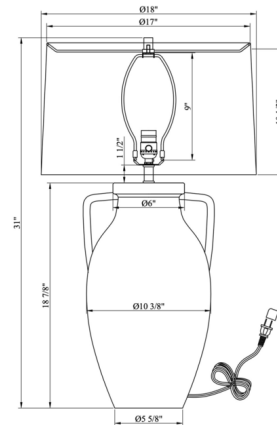

Shown in white / off white

Specifications

COLOR	Off White
BODY FINISH	White
WATTAGE	27W
DIMMER	Included
DIMENSIONS	18"W x 31"H
BULB NOT INCLUDED	1 x A21 3-Way/Medium (E26)/27W/120V LED
COUNTRY OF ORIGIN	China