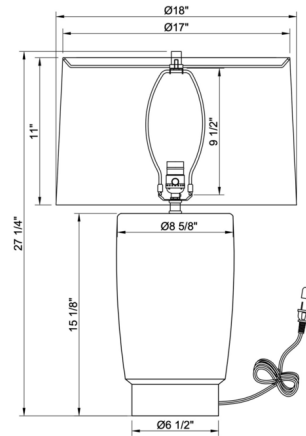

Shown in matte black / off white

Specifications

| | |
|-------------------|---|
| COLOR | Off White |
| BODY FINISH | Matte Black |
| WATTAGE | 27W |
| DIMMER | Included |
| DIMENSIONS | 18"W x 27.25"H |
| BULB NOT INCLUDED | 1 x A21 3-Way/Medium (E26)/27W/120V LED |
| COUNTRY OF ORIGIN | China |