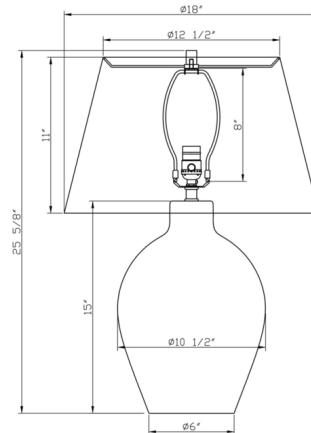

### Specifications

COLOR	Off White
BODY FINISH	Cream
WATTAGE	27W
DIMMER	Included
DIMENSIONS	18"W x 25.625"H
BULB NOT INCLUDED	1 x A21 3-Way/Medium (E26)/27W/120V LED
COUNTRY OF ORIGIN	China

CLICK TO VIEW PRODUCT