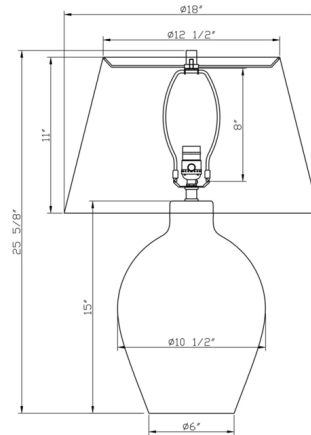

Shown in cream / off white

Specifications

COLOR	Off White
BODY FINISH	Cream
WATTAGE	27W
DIMMER	Included
DIMENSIONS	18"W x 25.625"H
BULB NOT INCLUDED	1 x A21 3-Way/Medium (E26)/27W/120V LED
COUNTRY OF ORIGIN	China