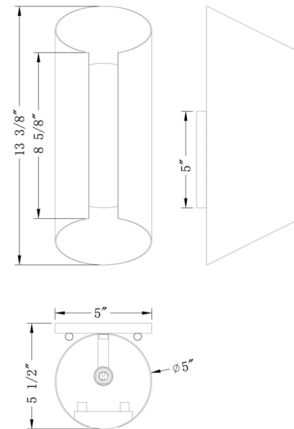

### Specifications

COLOR . . . . . Alabaster  
BODY FINISH . . . . . Matte Black  
WATTAGE . . . . . 6W  
DIMMER . . . . . Standard 120V  
DIMENSIONS . . . . . 5"W x 13.5"H x 5.5"D  
BULB NOT INCLUDED . . . . . 1 x B10/Candelabra (E12)/6W/120V LED  
COUNTRY OF ORIGIN . . . . . China