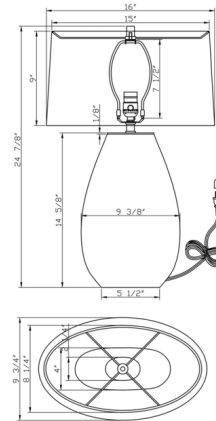

Description

Full of timeless appeal, the Gable Table Lamp will create an instant point of interest in any interior. The clear, blown glass base features a metal hardware cap in an antique brass finish while the off-white linen shade helps the lamp truly come alive when lit. Includes a 3-way socket switch. NOTE: The cord comes directly out of the socket.

Shown in clear / off white

Specifications

COLOR	Off White
BODY FINISH	Clear
WATTAGE	27W
DIMMER	Included
DIMENSIONS	16"W x 24.875"H
BULB NOT INCLUDED	1 x A21 3-Way/Medium (E26)/27W/120V LED
COUNTRY OF ORIGIN	China