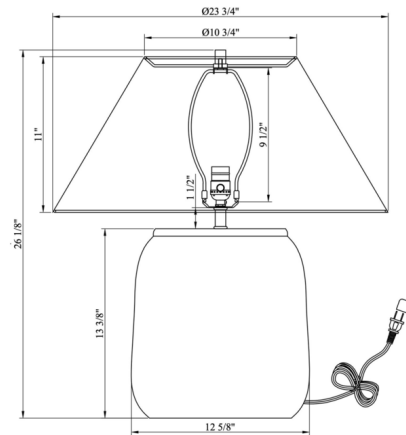

Shown in rustic brown / off white

Specifications

COLOR	Off White
BODY FINISH	Rustic Brown
WATTAGE	27W
DIMMER	Included
DIMENSIONS	23.75"W x 26.125"H
BULB NOT INCLUDED	1 x A21 3-Way/Medium (E26)/27W/120V LED
COUNTRY OF ORIGIN	China