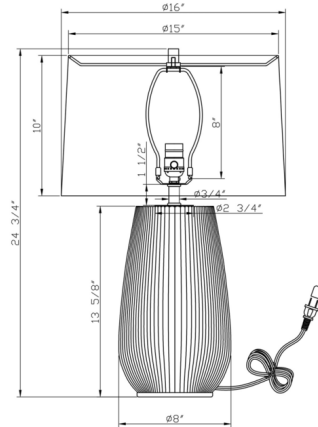

Lightology

lightology.com
866-954-4489
04-03-26

Project: _____

Company: _____

Location: _____ Fixture Type: _____

SPEC #: **FLD1235702**

Approved On: _____ Approved By: _____

Hilda Table Lamp By FlowDecor

Description

The Hilda Table Lamp pairs a dramatic ceramic base with a clean and classic linen drum shade. The ribbed finish on the light grey ceramic base lends a rustic appeal to the lamp that will add texture and interest to your home decor. Includes a 3-way socket switch.

Shown in light grey / off white

Specifications

COLOR	Off White
BODY FINISH	Light Grey
WATTAGE	27W
DIMMER	Included
DIMENSIONS	16"W x 24.75"H
BULB NOT INCLUDED	1 x A21 3-Way/Medium (E26)/27W/120V LED
COUNTRY OF ORIGIN	China