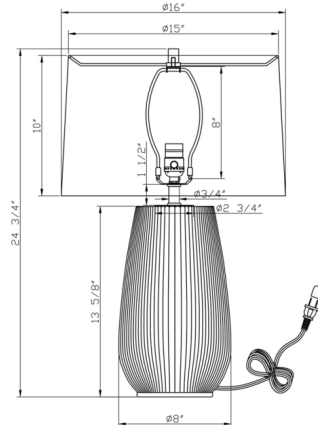

### Description

The Hilda Table Lamp pairs a dramatic ceramic base with a clean and classic linen drum shade. The ribbed finish on the light grey ceramic base lends a rustic appeal to the lamp that will add texture and interest to your home decor. Includes a 3-way socket switch.

### Specifications

COLOR	Off White
BODY FINISH	Light Grey
WATTAGE	27W
DIMMER	Included
DIMENSIONS	16"W x 24.75"H
BULB NOT INCLUDED	1 x A21 3-Way/Medium (E26)/27W/120V LED
COUNTRY OF ORIGIN	China

CLICK TO VIEW PRODUCT