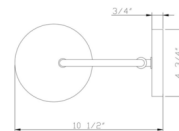

CLICK TO VIEW PRODUCT

Notes: