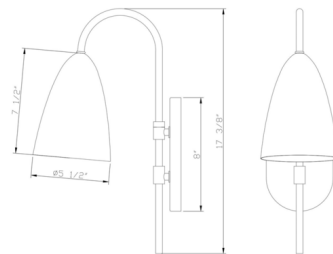

Shown in antique brass

CLICK TO VIEW PRODUCT

Notes: