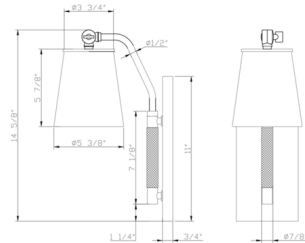

By FlowDecor

Description

The Keith Wall Sconce is crafted from antique silver and paired with a classic off-white linen shade. A contemporary addition to the living room, bedroom or office, with its conveniently adjustable arm you control where the light shines.

Shown in antique silver / off white

Specifications

COLOR	Off White
BODY FINISH	Antique Silver
WATTAGE	6W
DIMMER	Standard 120V
DIMENSIONS	3.75"W x 16.625"H x 9"D
BULB NOT INCLUDED	1 x B10/Candelabra (E12)/6W/120V LED
COUNTRY OF ORIGIN	China