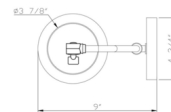

Shown in antique silver / off white

Specifications

COLOR	Off White
BODY FINISH	Antique Silver
WATTAGE	6W
DIMMER	Standard 120V
DIMENSIONS	3.75"W x 16.625"H x 9"D
BULB NOT INCLUDED	1 x B10/Candelabra (E12)/6W/120V LED
COUNTRY OF ORIGIN	China