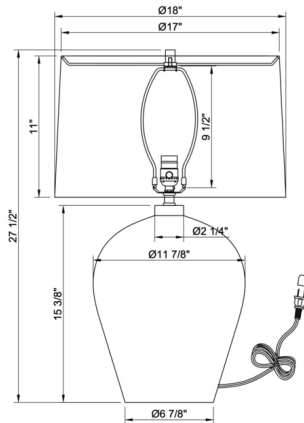

### Specifications

COLOR	Off White
BODY FINISH	Charcoal
WATTAGE	27W
DIMMER	Included
DIMENSIONS	18"W x 27.5"H
BULB NOT INCLUDED	1 x A21 3-Way/Medium (E26)/27W/120V LED
COUNTRY OF ORIGIN	China

CLICK TO VIEW PRODUCT