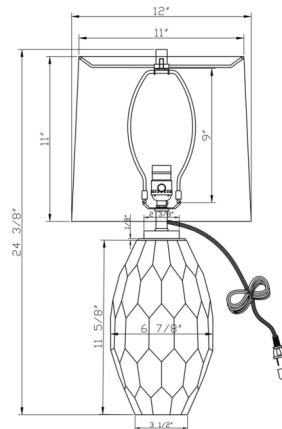

### Description

This contemporary Leslie Table Lamp will create an instant point of interest when in use. The tapered glass base in a smoked gray hue showcases a molded diamond quilt pattern and is finished in polished nickel. An off-white cotton shade helps the lamp truly come alive when lit. Includes a 3-way socket switch. NOTE: The cord comes directly out of the socket.

### Specifications

COLOR	Off White
BODY FINISH	Smoke
WATTAGE	27W
DIMMER	Included
DIMENSIONS	12"W x 24.375"H
BULB NOT INCLUDED	1 x A21 3-Way/Medium (E26)/27W/120V LED
COUNTRY OF ORIGIN	China

CLICK TO VIEW PRODUCT