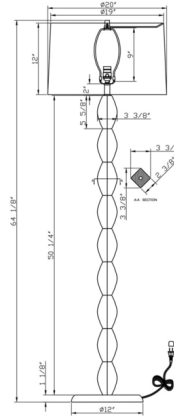

Description

An understated design meets antique appeal with this charming Manor Floor Lamp. Hand-crafted from wood, the lamp features an elegantly twisted body for a sophisticated touch and is topped by a white linen drum shade that will blend effortlessly with any decor. Includes a 3-way socket switch.

Shown in light wood / white linen

Specifications

COLOR	White Linen
BODY FINISH	Light Wood
WATTAGE	27W
DIMMER	Included
DIMENSIONS	20"W x 64.125"H
BULB NOT INCLUDED	1 x A21 3-Way/Medium (E26)/27W/120V LED
COUNTRY OF ORIGIN	China