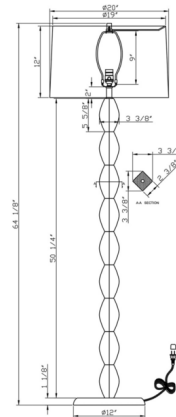

### Description

An understated design meets antique appeal with this charming Manor Floor Lamp. Hand-crafted from wood, the lamp features an elegantly twisted body for a sophisticated touch and is topped by a white linen drum shade that will blend effortlessly with any decor. Includes a 3-way socket switch.

### Specifications

COLOR . . . . . White Linen  
BODY FINISH . . . . . Light Wood  
WATTAGE . . . . . 27W  
DIMMER . . . . . Included  
DIMENSIONS . . . . . 20"W x 64.125"H  
BULB NOT INCLUDED . . . . . 1 x A21 3-Way/Medium (E26)/27W/120V LED  
COUNTRY OF ORIGIN . . . . . China