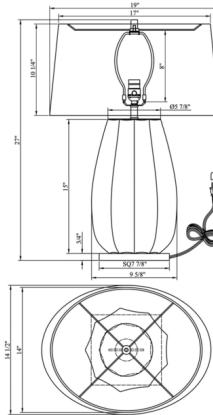

### Specifications

COLOR . . . . . Off White  
BODY FINISH . . . . . Taupe  
WATTAGE . . . . . 27W  
DIMMER . . . . . Included  
DIMENSIONS . . . . . 19"W x 27"H  
BULB NOT INCLUDED . . . . . 1 x A21 3-Way/Medium (E26)/27W/120V LED  
COUNTRY OF ORIGIN . . . . . China