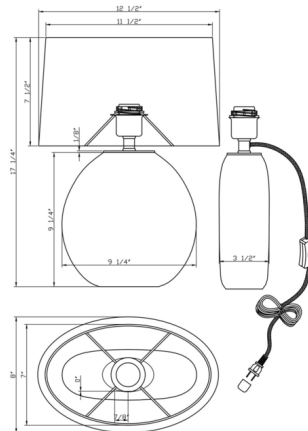

Description

Add a dash of modern glamor to your home with the Nellie Table Lamp. Effortlessly pairing a bold oval base, sophisticated polished nickel finish and off-white linen shade, this lamp is perfect for illuminating any living space. Includes on/off switch on cord. NOTE: The cord comes directly out of the socket.

Shown in smoke / off white

Specifications

COLOR	Off White
BODY FINISH	Smoke
WATTAGE	9W
DIMMER	N/A
DIMENSIONS	12.5"W x 17.25"H
BULB NOT INCLUDED	1 x A19/Medium (E26)/9W/120V LED
COUNTRY OF ORIGIN	China

CLICK TO VIEW PRODUCT