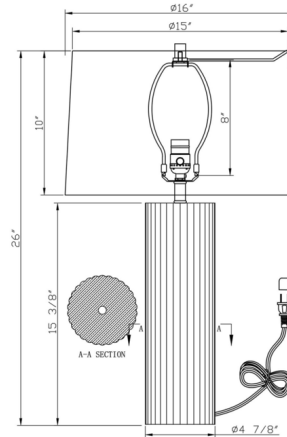

Shown in natural wood / off white

Specifications

COLOR	Off White
BODY FINISH	Natural Wood
WATTAGE	27W
DIMMER	Included
DIMENSIONS	16"W x 26"H
BULB NOT INCLUDED	1 x A21 3-Way/Medium (E26)/27W/120V LED
COUNTRY OF ORIGIN	China