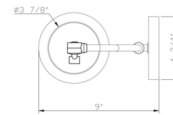

Shown in antique brass / off white

Specifications

COLOR Off White
BODY FINISH Antique Brass
WATTAGE 6W
DIMMER Standard 120V
DIMENSIONS 5.875"W x 14.625"H x 5.375"D
BULB NOT INCLUDED 1 x B10/Candelabra (E12)/6W/120V LED
COUNTRY OF ORIGIN China