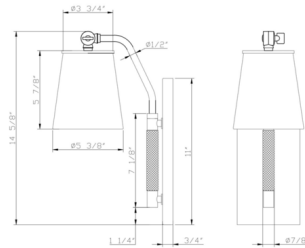

By FlowDecor

Description

The Olson Wall Sconce is crafted from antique brass and paired with a classic off-white linen shade. A contemporary addition to the living room, bedroom or office, with its conveniently adjustable arm you control where the light shines.

Shown in antique brass / off white

Specifications

COLOR Off White
BODY FINISH Antique Brass
WATTAGE 6W
DIMMER Standard 120V
DIMENSIONS 5.875"W x 14.625"H x 5.375"D
BULB NOT INCLUDED 1 x B10/Candelabra (E12)/6W/120V LED
COUNTRY OF ORIGIN China