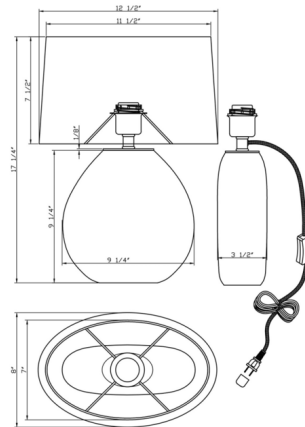

By FlowDecor

Description

This striking handcrafted glass Oriole Table Lamp delivers a unique aesthetic thanks to its bold oval profile and polished nickel finish. The smokey beige brown glass base poses an intriguing contrast to the sophisticated off-white linen lampshade. Includes on/off switch on cord. NOTE: The cord comes directly out of the socket.

Shown in beige / off white

Specifications

COLOR Off White
BODY FINISH Beige
WATTAGE 9W
DIMMER N/A
DIMENSIONS 12.5"W x 17.25"H
BULB NOT INCLUDED 1 x A19/Medium (E26)/9W/120V LED
COUNTRY OF ORIGIN China

CLICK TO VIEW PRODUCT