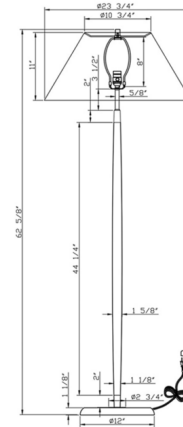

Shown in antique brass / light wood / off white

Specifications

COLOR Off White
BODY FINISH Antique Brass / Light Wood
WATTAGE 27W
DIMMER Included
DIMENSIONS 23.75"W x 62.625"H
BULB NOT INCLUDED 1 x A21 3-Way/Medium (E26)/27W/120V LED
COUNTRY OF ORIGIN China