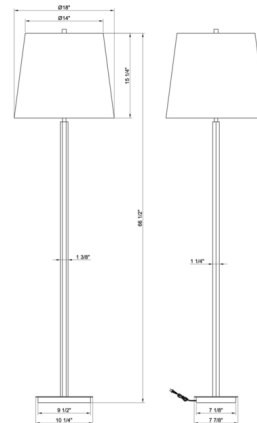

Lightology

lightology.com
866-954-4489
04-25-26

Project: _____

Company: _____

Location: _____ Fixture Type: _____

SPEC #: **FLD1235725**

Approved On: _____ Approved By: _____

Rebecca Floor Lamp By FlowDecor

Description

With its clean and contemporary aesthetic, the Rebecca Floor Lamp provides a great source of light but also adds minimalistic appeal to home decor. The metal finish allows this floor lamp base to coordinate with any color scheme in your house and pairs effortlessly with the classic line drum shade. Includes a 3-way socket switch.

Shown in bronze / off white

Specifications

COLOR Off White
BODY FINISH Bronze
WATTAGE 27W
DIMMER Included
DIMENSIONS 14"W x 66.5"H
BULB NOT INCLUDED 1 x A21 3-Way/Medium (E26)/27W/120V LED
COUNTRY OF ORIGIN China