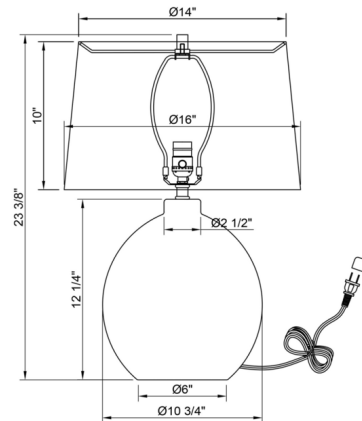

By FlowDecor

Description

The Rockwood Table Lamp pairs a rustic brown ceramic base with a beige linen drum shade. The gently mottled finish on the ceramic base lends an aesthetic appeal to the lamp that will add texture and interest to your home decor. Includes a 3-way socket switch.

Shown in rustic brown / beige

Specifications

COLOR	Beige
BODY FINISH	Rustic Brown
WATTAGE	27W
DIMMER	Included
DIMENSIONS	16"W x 23.375"H
BULB NOT INCLUDED	1 x A21 3-Way/Medium (E26)/27W/120V LED
COUNTRY OF ORIGIN	China