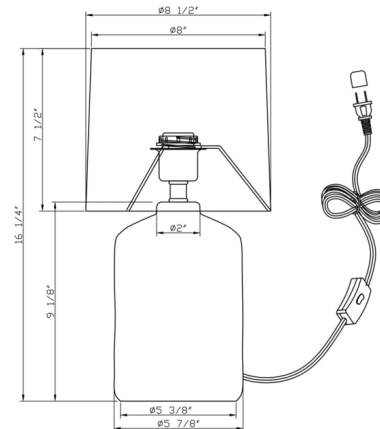

### Description

A sophisticated textured imprint across the tapered base highlights the beauty of this diminutive Sally Table Lamp. A classic look with a modern touch of detail that pairs perfectly with the off-white linen fabric shade. This neutral, yet striking, lamp will blend into any interior with ease. Includes On/off switch on cord.

### Specifications

COLOR	Off White
BODY FINISH	White
WATTAGE	9W
DIMMER	N/A
DIMENSIONS	8.5"W x 16.25"H
BULB NOT INCLUDED	1 x A19/Medium (E26)/9W/120V LED
COUNTRY OF ORIGIN	China

CLICK TO VIEW PRODUCT

Notes: