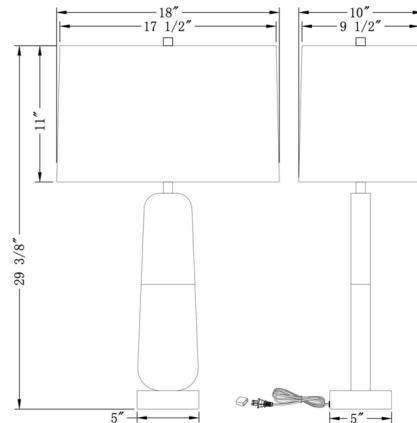

### Specifications

COLOR . . . . . Off White  
BODY FINISH . . . . . Antique Brass  
WATTAGE . . . . . 27W  
DIMMER . . . . . Included  
DIMENSIONS . . . . . 18"W x 29.375"H x 10"D  
BULB NOT INCLUDED . . . . . 1 x A21 3-Way/Medium (E26)/27W/120V LED  
COUNTRY OF ORIGIN . . . . . China