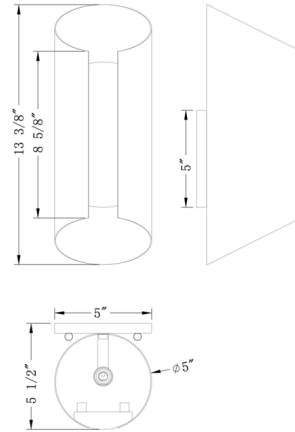

Lightology

lightology.com
866-954-4489
06-29-26

Project: _____
Company: _____
Location: _____ Fixture Type: _____
SPEC #: **FLD1235730**
Approved On: _____ Approved By: _____

Sasha Wall Sconce By FlowDecor

Shown in antique brass / alabaster

Specifications

COLOR	Alabaster
BODY FINISH	Antique Brass
WATTAGE	6W
DIMMER	Standard 120V
DIMENSIONS	5"W x 13.375"H x 5.5"D
BULB NOT INCLUDED	1 x B10/Candelabra (E12)/6W/120V LED
COUNTRY OF ORIGIN	China