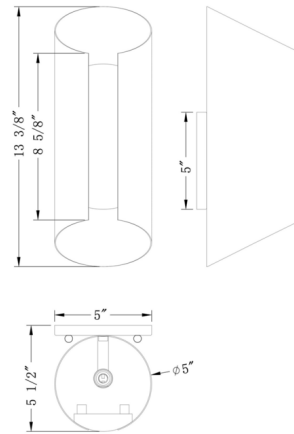

Lightology

lightology.com
866-954-4489
04-22-26

Project: _____
Company: _____
Location: _____ Fixture Type: _____
SPEC #: **FLD1235730**
Approved On: _____ Approved By: _____

Sasha Wall Sconce By FlowDecor

Shown in antique brass / alabaster

Specifications

COLOR	Alabaster
BODY FINISH	Antique Brass
WATTAGE	6W
DIMMER	Standard 120V
DIMENSIONS	5"W x 13.375"H x 5.5"D
BULB NOT INCLUDED	1 x B10/Candelabra (E12)/6W/120V LED
COUNTRY OF ORIGIN	China