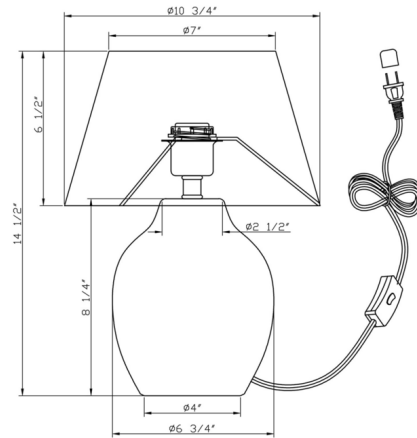

By FlowDecor

Description

The Teddy Table Lamp features an artfully combining different textures, the voluptuous ceramic base of this diminutive lamp has a mottled effect and is crowned by a crisp off-white linen shade. A chic and understated addition to any modern living room. Includes On/off switch on cord.

Shown in rustic brown / off white

Specifications

COLOR	Off White
BODY FINISH	Rustic Brown
WATTAGE	9W
DIMMER	N/A
DIMENSIONS	10.75"W x 14.5"H
BULB NOT INCLUDED	1 x A19/Medium (E26)/9W/120V LED
COUNTRY OF ORIGIN	China