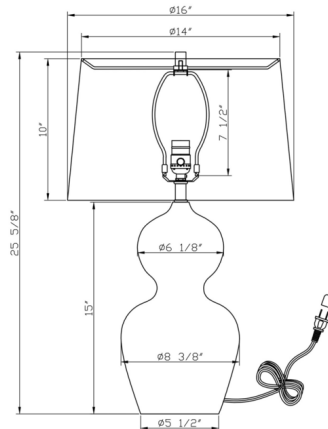

Description

With its voluptuous curves and cotton shade, this Theresa Table Lamp epitomizes classic elegance. Featuring a curved silhouette in natural ceramic, the lamp base has a distinctive textured finish in both blue and beige hues. Includes Includes a 3-way socket switch.

Shown in blue / off white

Specifications

COLOR	Off White
BODY FINISH	Blue
WATTAGE	27W
DIMMER	Included
DIMENSIONS	16"W x 25.625"H
BULB NOT INCLUDED	1 x A21 3-Way/Medium (E26)/27W/120V LED
COUNTRY OF ORIGIN	China