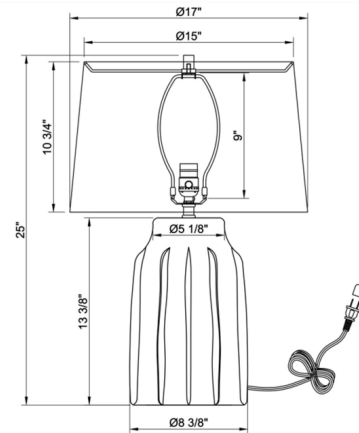

Lightology

lightology.com
866-954-4489
04-25-26

Project: _____

Company: _____

Location: _____ Fixture Type: _____

SPEC #: **FLD1235738**

Approved On: _____ Approved By: _____

Valentina Table Lamp By FlowDecor

Description

Illuminate your home in style with this detailed Valentina Table Lamp. Featuring a ribbed ceramic base and finished with a natural off-white linen shade, add this lamp to a sideboard or a corner table for an instant aesthetic upgrade in your home. Includes a 3-way socket switch.

Shown in off white / off white

Specifications

COLOR	Off White
BODY FINISH	Off White
WATTAGE	27W
DIMMER	Included
DIMENSIONS	17"W x 25"H
BULB NOT INCLUDED	1 x A21 3-Way/Medium (E26)/27W/120V LED
COUNTRY OF ORIGIN	China