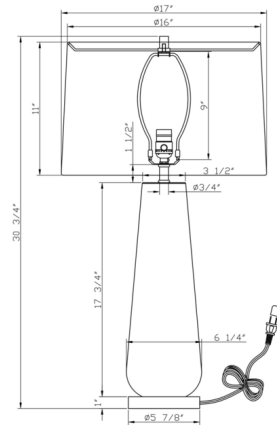

Shown in charcoal / off white

Specifications

COLOR	Off White
BODY FINISH	Charcoal
WATTAGE	27W
DIMMER	Included
DIMENSIONS	17"W x 30.75"H
BULB NOT INCLUDED	1 x A21 3-Way/Medium (E26)/27W/120V LED
COUNTRY OF ORIGIN	China