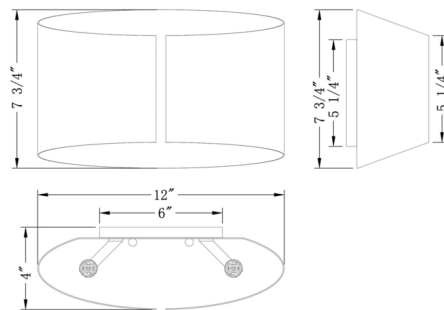

By FlowDecor

Description

Featuring a cylindrical design, this iconic Weaver Wall Sconce is an easy addition to any home. When lit up, the warmth of the light is enhanced by the stunning appeal of the brass casing; meanwhile, the slight split down the center of the case helps create a unique and intriguing design that captures attention.

Shown in antique brass

Specifications

COLOR	N/A
BODY FINISH	Antique Brass
WATTAGE	6W
DIMMER	Standard 120V
DIMENSIONS	12"W x 7.75"H x 4"D
BULB INCLUDED	2 x JCD/G9/3W/120V LED
COUNTRY OF ORIGIN	China

Technical Information