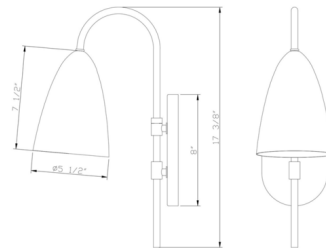

Description

Create a statement and brighten up your living space with the elegant gunmetal Wesley Wall Sconce. A classic look that will fit in with both modern and traditional interiors, the sconce features a functional swing arm so you can easily adjust the light angle.

Specifications

COLOR N/A
BODY FINISH Bronze
WATTAGE 6W
DIMMER Standard 120V
DIMENSIONS 5.5"W x 17.375"H x 10.5"D
BULB NOT INCLUDED 1 x B10/Candelabra (E12)/6W/120V LED
COUNTRY OF ORIGIN China

Shown in bronze