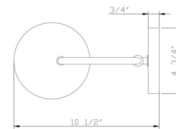

Specifications

COLOR N/A
BODY FINISH Bronze
WATTAGE 6W
DIMMER Standard 120V
DIMENSIONS 5.5"W x 17.375"H x 10.5"D
BULB NOT INCLUDED 1 x B10/Candelabra (E12)/6W/120V LED
COUNTRY OF ORIGIN China

Shown in bronze