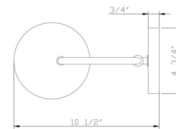

### Specifications

COLOR	N/A
BODY FINISH	Bronze
WATTAGE	6W
DIMMER	Standard 120V
DIMENSIONS	5.5"W x 17.375"H x 10.5"D
BULB NOT INCLUDED	1 x B10/Candelabra (E12)/6W/120V LED
COUNTRY OF ORIGIN	China

Shown in bronze