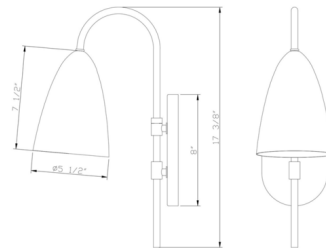

### Description

Create a statement and brighten up your living space with the elegant gunmetal Wesley Wall Sconce. A classic look that will fit in with both modern and traditional interiors, the sconce features a functional swing arm so you can easily adjust the light angle.

### Specifications

COLOR	N/A
BODY FINISH	Bronze
WATTAGE	6W
DIMMER	Standard 120V
DIMENSIONS	5.5"W x 17.375"H x 10.5"D
BULB NOT INCLUDED	1 x B10/Candelabra (E12)/6W/120V LED
COUNTRY OF ORIGIN	China

Shown in bronze