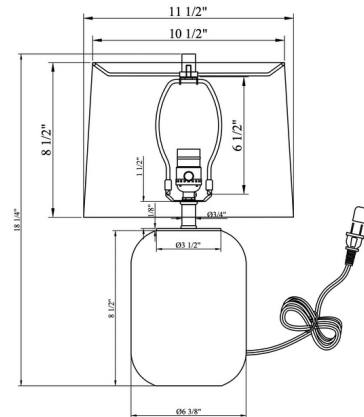

### Specifications

COLOR	Off White
BODY FINISH	Blue / Green
WATTAGE	17W
DIMMER	N/A
DIMENSIONS	11.5"W x 18.25"H
BULB NOT INCLUDED	1 x A19/Medium (E26)/17W/120V LED
COUNTRY OF ORIGIN	China

CLICK TO VIEW PRODUCT