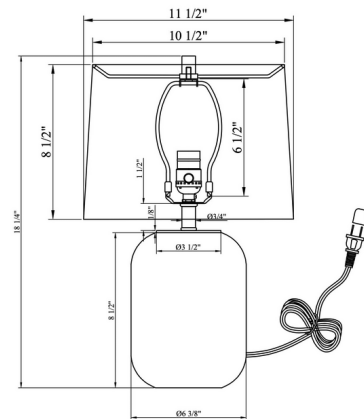

Description

This unique contemporary Yates Table Lamp pairs a tapered off-white linen fabric shade with a stunning glass base finished in blue and green hues. A striking addition to any end table, bedside or console. Includes On/off switch on socket.

Shown in blue / green / off white

Specifications

COLOR	Off White
BODY FINISH	Blue / Green
WATTAGE	17W
DIMMER	N/A
DIMENSIONS	11.5"W x 18.25"H
BULB NOT INCLUDED	1 x A19/Medium (E26)/17W/120V LED
COUNTRY OF ORIGIN	China