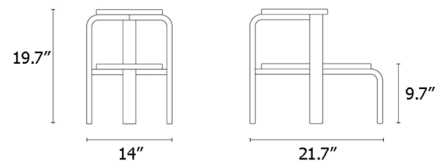

## Altura Step Stool

By Case

### Specifications

COLOR	N/A
BODY FINISH	Black Stained Oak
WATTAGE	N/A
DIMMER	N/A
DIMENSIONS	21.73"W x 19.685"H x 14.1"D
BULB	N/A

CLICK TO VIEW PRODUCT

Notes: