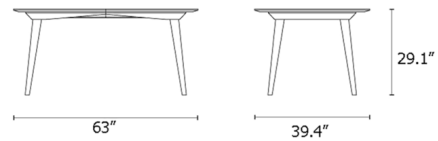

Lightology

lightology.com
866-954-4489
06-04-26

Project: _____

Company: _____

Location: _____ Fixture Type: _____

SPEC #: **CFU1235846**

Approved On: _____ Approved By: _____

Bridge Extension Dining Table

By Case

Description

The Bridge Extension Dining Table is a functional and stylish table designed for modern living. The wood veneer tabletop is supported by angled solid wood legs, which slant outwards to maximize the leg room beneath the table. The 43.3 inch table includes one extension leaf, allowing it to extend to 63 inches and seat up to 6 people. The 63 inch table includes two extension leaves, allowing it to extend to 82.7 or 102.3 inches and seat up to 10 people. Two person assembly required. Note: The 43.3 inch size is only available in Walnut.

Shown in natural oak

Specifications

COLOR	N/A
BODY FINISH	Natural Oak
WATTAGE	N/A
DIMMER	N/A
DIMENSIONS	62.99"W x 29.134"H x 39.4"D
BULB	N/A

CLICK TO VIEW PRODUCT

Notes: