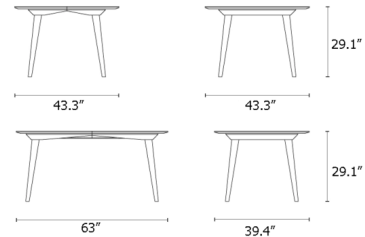

## Bridge Extension Dining Table

By Case

### Description

The Bridge Extension Dining Table is a functional and stylish table designed for modern living. The wood veneer tabletop is supported by angled solid wood legs, which slant outwards to maximize the leg room beneath the table. The 43.3 inch table includes one extension leaf, allowing it to extend to 63 inches and seat up to 6 people. The 63 inch table includes two extension leaves, allowing it to extend to 82.7 or 102.3 inches and seat up to 10 people. Two person assembly required. Note: The 43.3 inch size is only available in Walnut.

### Specifications

COLOR	N/A
BODY FINISH	Walnut
WATTAGE	N/A
DIMMER	N/A
DIMENSIONS	43.307"W x 29.134"H x 43.307"D
BULB	N/A

CLICK TO VIEW PRODUCT

Notes: