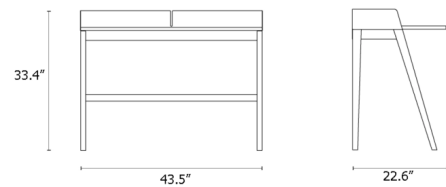

By Case

Description

The Brockwell Desk showcases designer Matthew Hilton's signature minimalist style with a rectangular wood veneer tabletop supported by slim solid wood legs. The table is accented with a powder coated steel back to complete the modern look. Two person assembly required.

Shown in natural oak / white

Specifications

COLOR	White
BODY FINISH	Natural Oak
WATTAGE	N/A
DIMMER	N/A
DIMENSIONS	43.5\"L x 22.59\"W x 33.38\"H
BULB	N/A

CLICK TO VIEW PRODUCT

Notes: