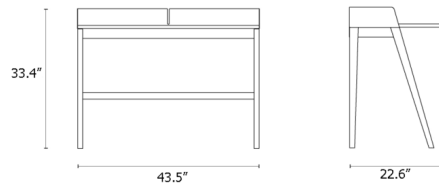

By Case

Description

The Brockwell Desk showcases designer Matthew Hilton's signature minimalist style with a rectangular wood veneer tabletop supported by slim solid wood legs. The table is accented with a powder coated steel back to complete the modern look. Two person assembly required.

Shown in natural oak / white

Specifications

COLOR	White
BODY FINISH	Natural Oak
WATTAGE	N/A
DIMMER	N/A
DIMENSIONS	43.5"L x 22.59"W x 33.38"H
BULB	N/A

CLICK TO VIEW PRODUCT

Notes: