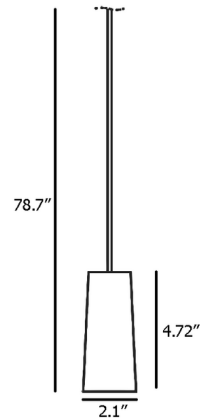

Description

The Core Pendant features a slightly tapered, cylindrical shade crafted from polished marble for a simple but striking look. The pendant's basic shape highlights the marble's natural variations in color and veining for an engaging visual texture.

Specifications

COLOR Carrara Marble
BODY FINISH White
WATTAGE 4W
DIMMER N/A
DIMENSIONS 2.05"W x 4.72"H
BULB INCLUDED 1 x JCD/G9/4W/120V LED
COUNTRY OF ORIGIN China

Technical Information

LAMP COLOR 2800K
LUMENS/WATT 45.00
LUMINOUS FLUX 180 lumens

Shown in white / carrara marble

CLICK TO VIEW PRODUCT

Notes: