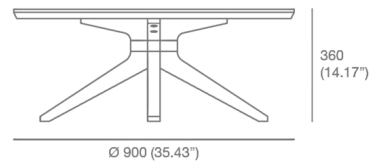

By Case

Description

The Cross Round Coffee Table features simple lines and a neat expression for a distinctly modern look. The table is crafted from solid wood and wood veneer with a round tabletop set atop slanted legs that contrast the round lines with an angled element.

Shown in natural oak

Specifications

COLOR	N/A
BODY FINISH	Natural Oak
WATTAGE	N/A
DIMMER	N/A
DIMENSIONS	35.43"W x 14.17"H x 35.43"D
BULB	N/A

CLICK TO VIEW PRODUCT

Notes: