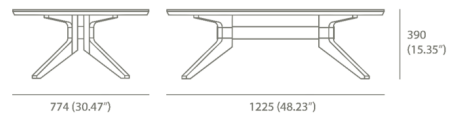

By Case

Description

The Cross Oval Coffee Table features simple lines and a neat expression for a distinctly modern look. The table is crafted from solid wood and wood veneer with an oblong tabletop set atop slanted legs that contrast the round lines with an angled element.

Shown in natural oak

Specifications

COLOR	N/A
BODY FINISH	Natural Oak
WATTAGE	N/A
DIMMER	N/A
DIMENSIONS	48.23"W x 15.35"H x 30.47"D
BULB	N/A

CLICK TO VIEW PRODUCT

Notes: