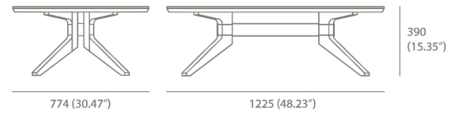

By Case

Description

The Cross Oval Coffee Table features simple lines and a neat expression for a distinctly modern look. The table is crafted from solid wood and wood veneer with an oblong tabletop set atop slanted legs that contrast the round lines with an angled element.

Shown in natural oak

Specifications

COLOR	N/A
BODY FINISH	Natural Oak
WATTAGE	N/A
DIMMER	N/A
DIMENSIONS	48.23"W x 15.35"H x 30.47"D
BULB	N/A

CLICK TO VIEW PRODUCT

Notes: