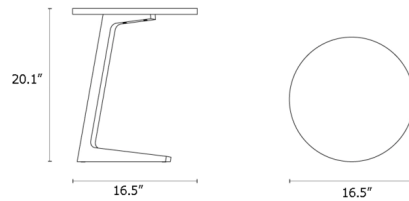

By Case

Description

The Cross Side Table features simple lines and a neat expression for a distinctly modern look. The table is crafted from solid wood with a round tabletop set atop a slanted base that contrasts the round lines with an angled element.

Shown in walnut

Specifications

COLOR	N/A
BODY FINISH	Walnut
WATTAGE	N/A
DIMMER	N/A
DIMENSIONS	16.535"W x 20.079"H x 16.535"D
BULB	N/A

CLICK TO VIEW PRODUCT

Notes: