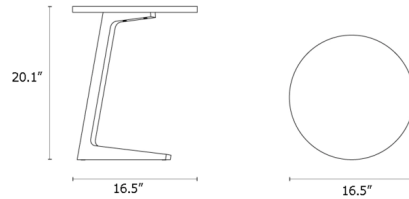

By Case

Description

The Cross Side Table features simple lines and a neat expression for a distinctly modern look. The table is crafted from solid wood with a round tabletop set atop a slanted base that contrasts the round lines with an angled element.

Shown in walnut

Specifications

COLOR	N/A
BODY FINISH	Walnut
WATTAGE	N/A
DIMMER	N/A
DIMENSIONS	16.535"W x 20.079"H x 16.535"D
BULB	N/A

CLICK TO VIEW PRODUCT

Notes: