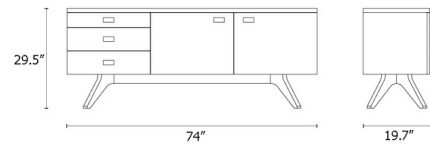

By Case

Description

The Cross Sideboard features simple lines and a neat expression for a distinctly modern look. The cabinet's rectangular body is crafted from wood veneer and set atop angled, solid wood legs that contrast the straight lines with an angled element. Three sliding drawers and two cabinet doors provide ample storage space. Two-person assembly required.

Shown in natural oak

Specifications

COLOR	N/A
BODY FINISH	Natural Oak
WATTAGE	N/A
DIMMER	N/A
DIMENSIONS	74.01"W x 29.52"H x 19.68"D
BULB	N/A

CLICK TO VIEW PRODUCT

Notes: